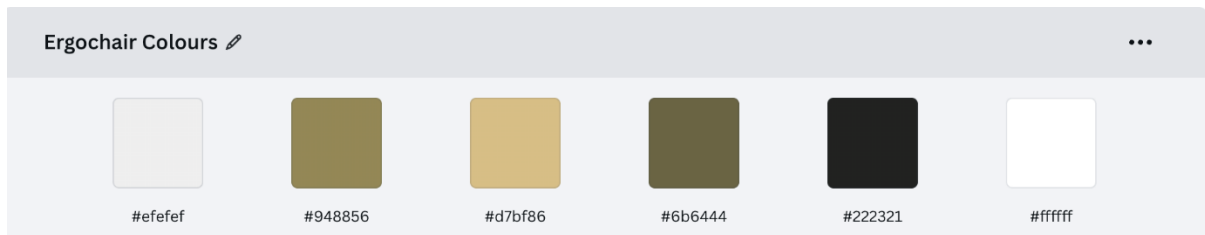

Primary Variation - Black Logo - #000000

Ergochair

Secondary Variation – White Logo - #ffffff

Ergochair

Additional variations below and associated hex codes.

Ergochair Ergochair  
Ergochair Ergochair  
Ergochair