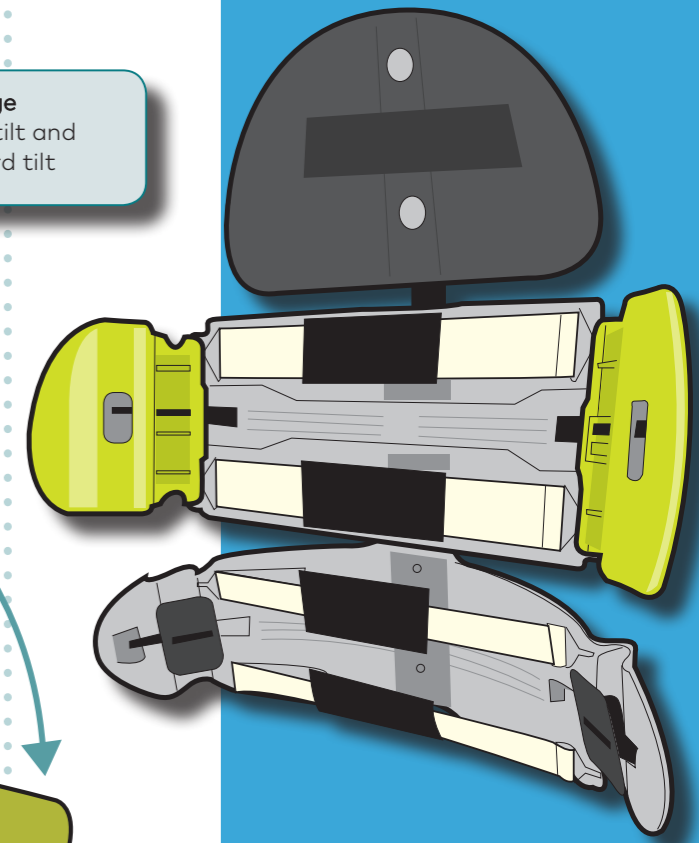

Air Cells
Full range available as an easiSpec® option

Built-in MLOCK™
AdaptLift also includes a built-in MLOCK™ braking system as standard, to hold your chair still when you transfer in and out

Neck Supports
Full range available as an easiSpec® option

Armrests
Full range available as an easiSpec® option

Electric Rise
Powerful, smooth electronic mechanism raises the seat height to over 900mm

AdaptLift®
Is also available with...

V600
Adapt® V-Trak

better comfort all round

V-Trak® technology was originally developed for wheelchair use to address very specific postural issues.

The adaptLift® is now available with V-Trak® back rest and neck support options.

adapt® easiSpec
Seating Assessment